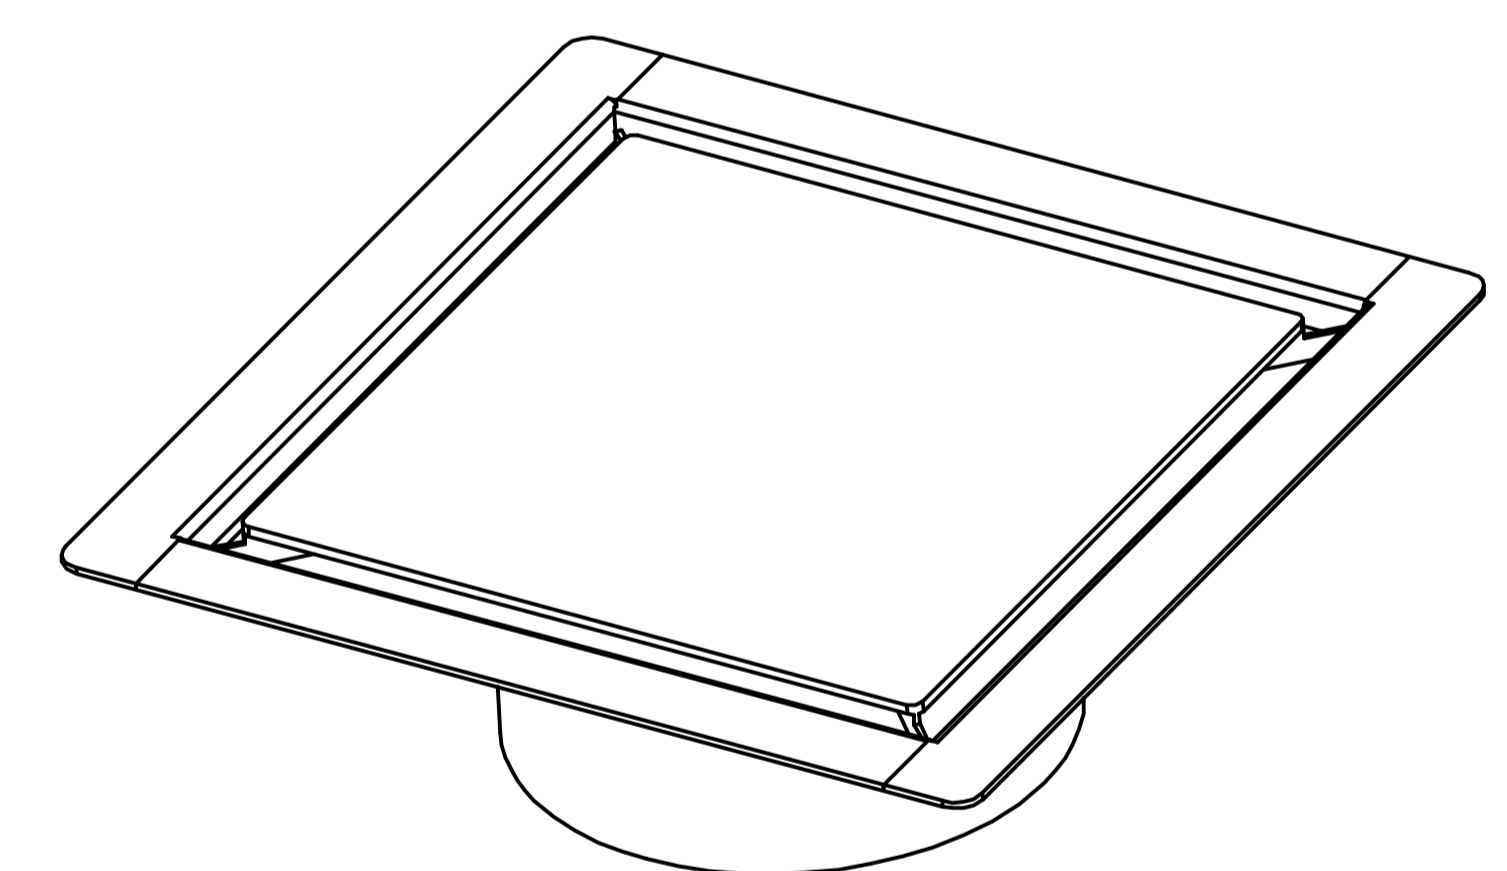

Invisible Tile Insert Drainer

Product Code : 1433

Technical Drawing

All dimension are in **mm**