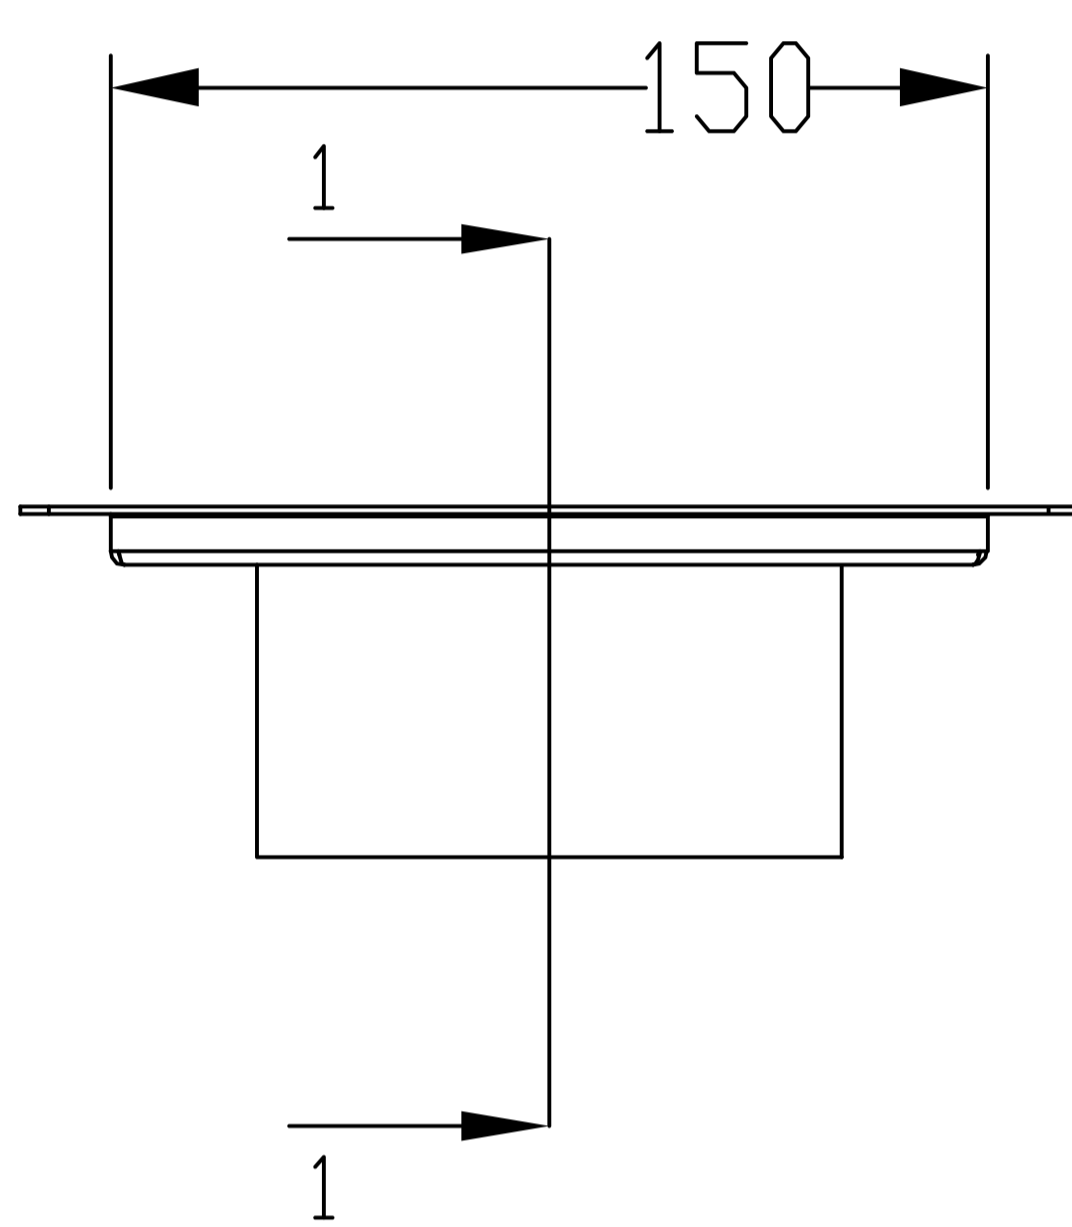

Invisible Tile Insert Drainer

Product Code : 1433

Technical Drawing

All dimension are in **mm**