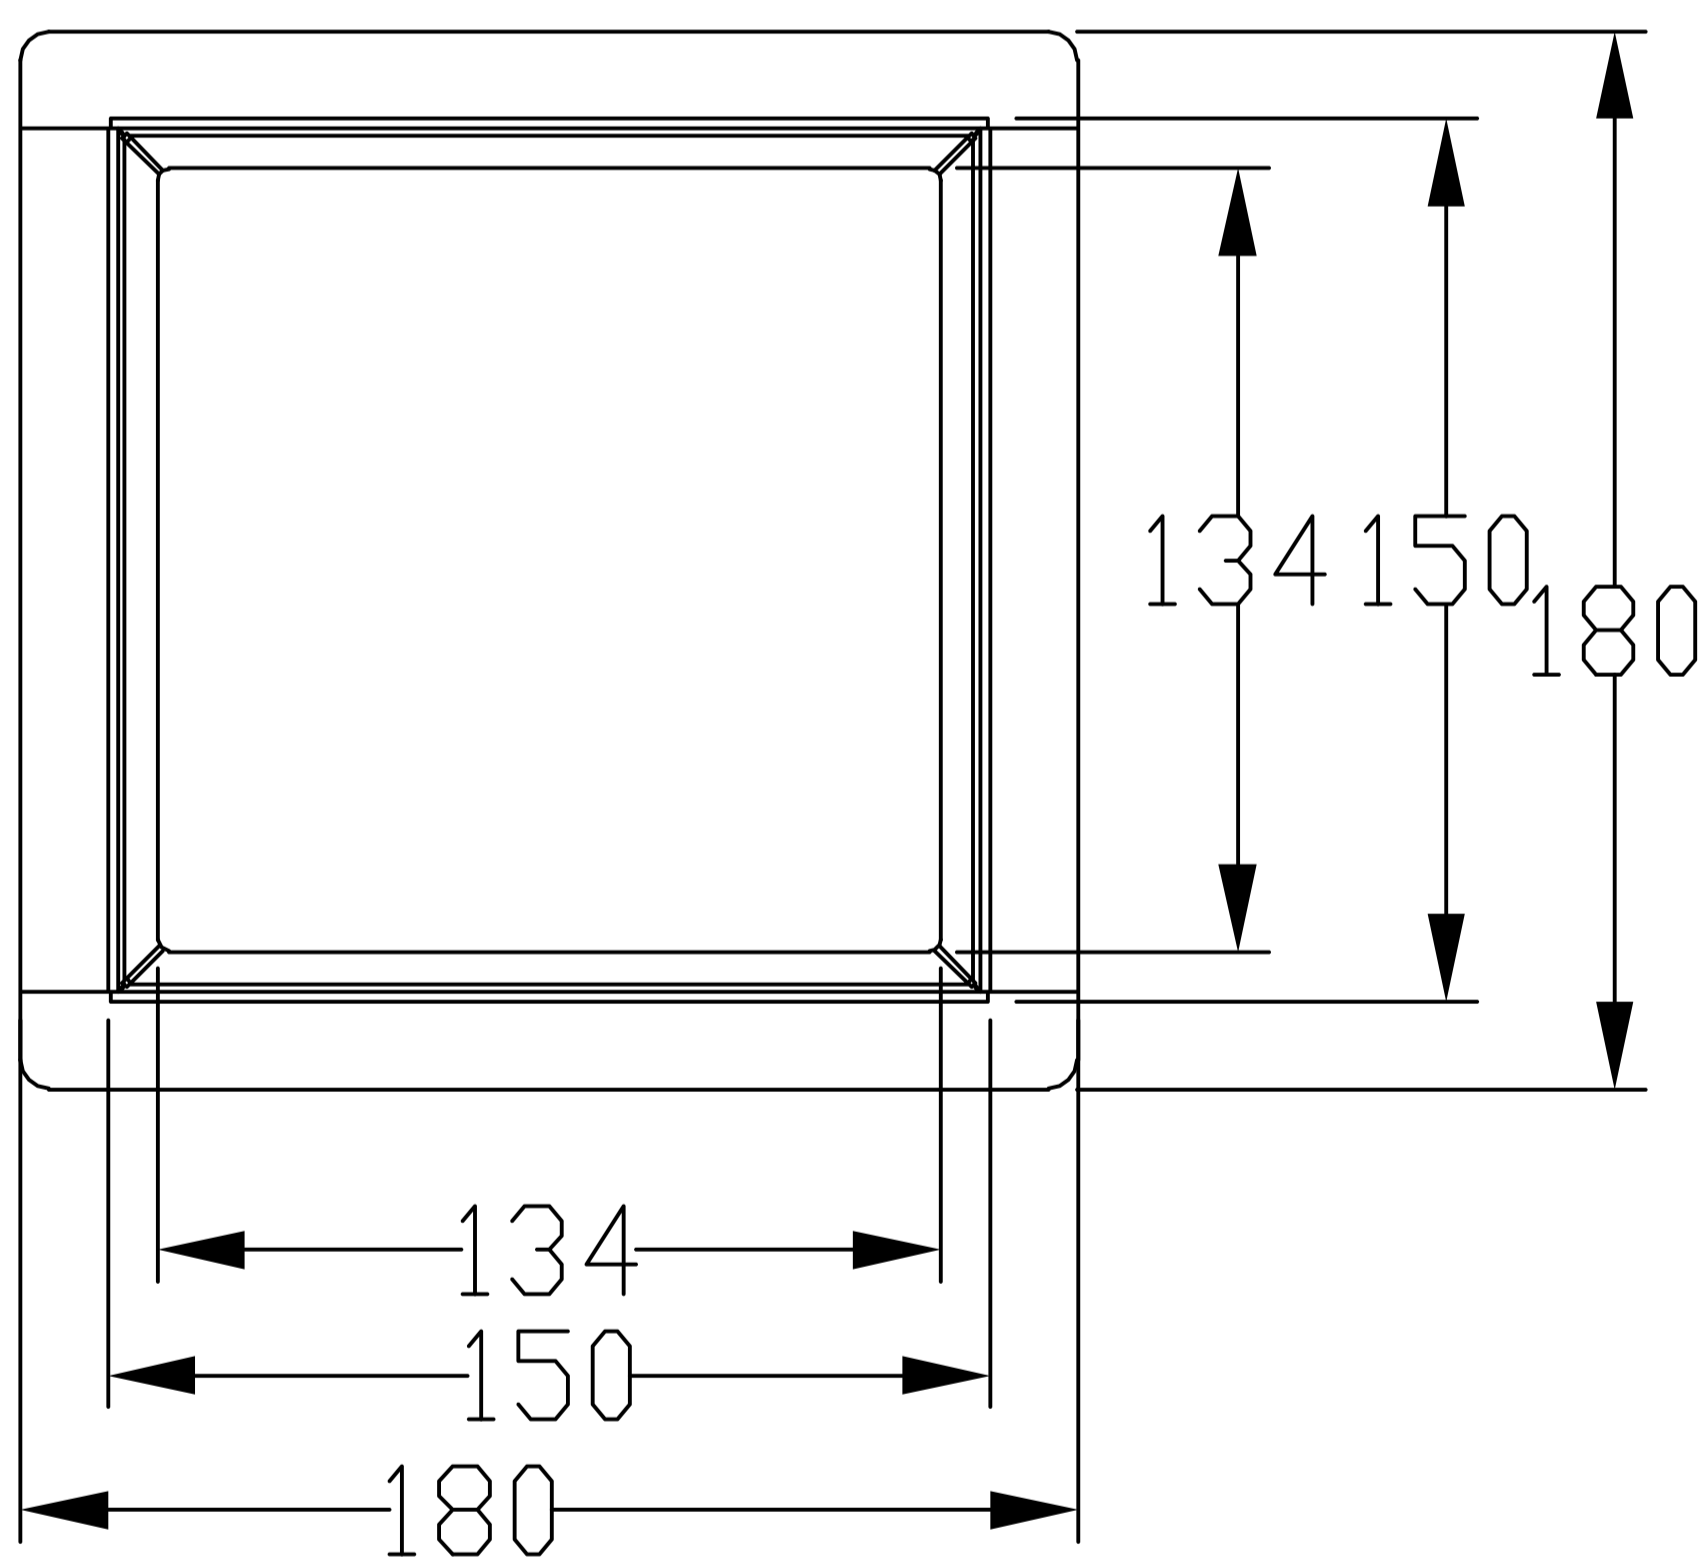

Invisible Tile Insert Drainer

Product Code : 1433

Technical Drawing

All dimension are in **mm**