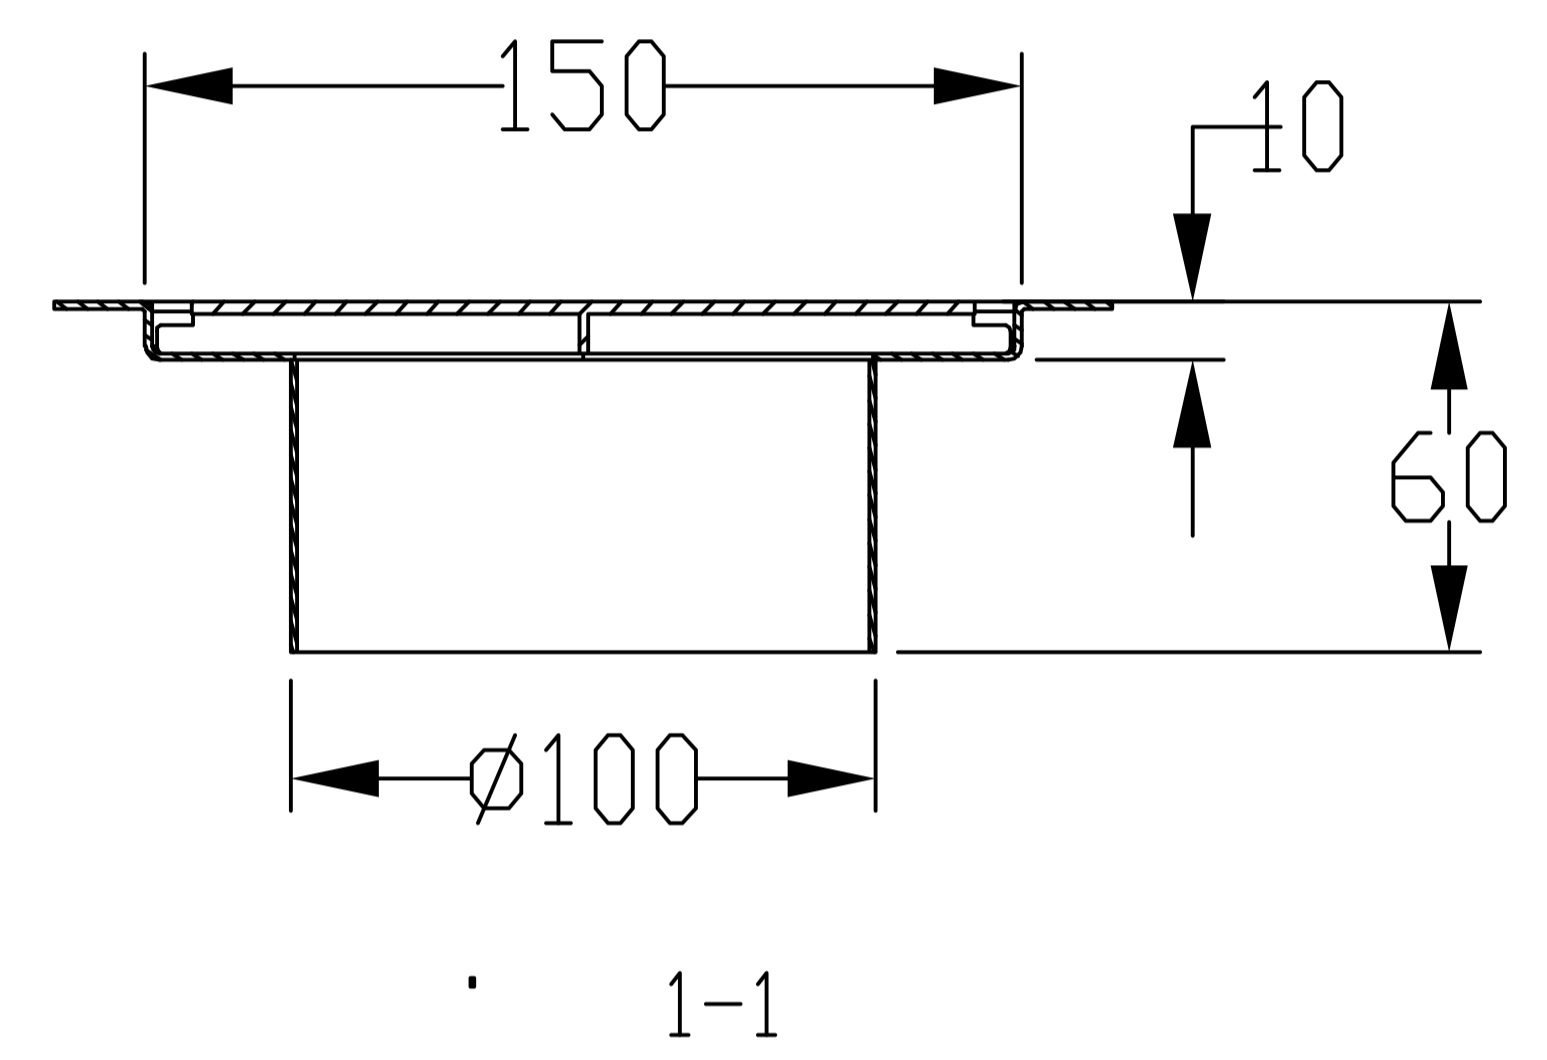

Invisible Tile Insert Drainer

Product Code : 1433

Technical Drawing

All dimension are in **mm**